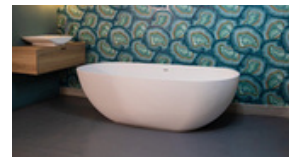

reese

SBM143
1800mm x 800mm x 550mm
No Overflow Satin White or
Matt White
Special order, please inquire
for pricing