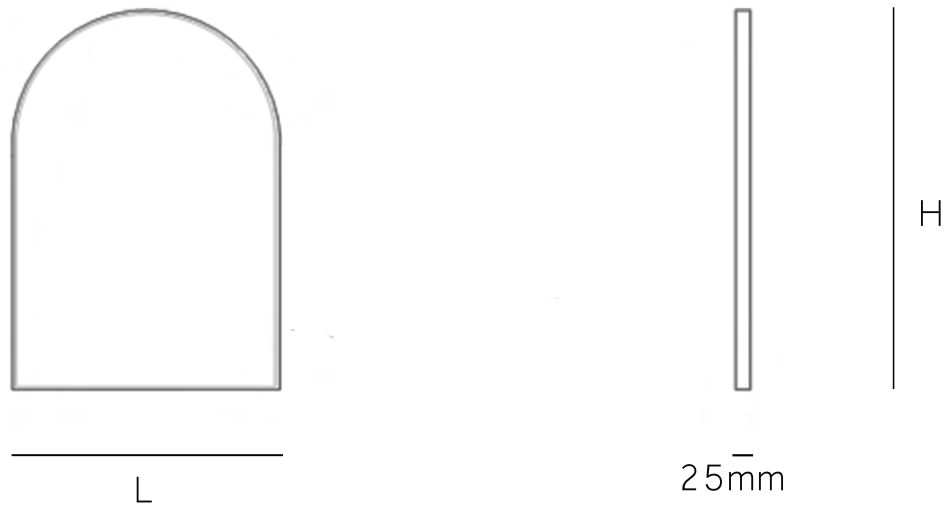

Framed Brass Mirrors

Specification Sheet

Arch Mirror

Square Mirror

Arch Framed Mirror

FBMA-1M2 Brushed Brass
FBMAA-1M2 Aged Brass

Square Framed Mirror

FBMSQ-1M2 Brushed Brass
FBMASQ-1M2 Aged Brass

Note: Mirrors are mounted to a marine ply template and fixed to aluminium split batons.

Please submit order to your chosen retailer.