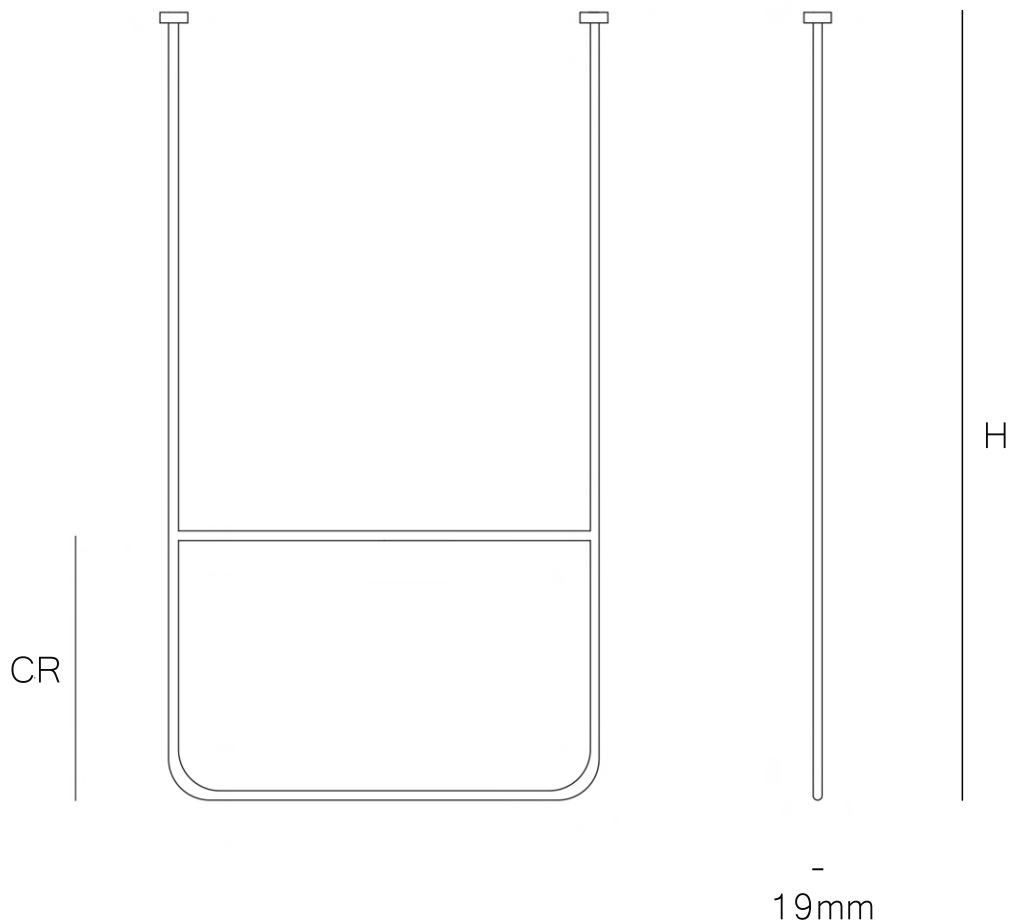

Ceiling Mounted Towel Rail

Ceiling Mounted Towel Rail

RBCEILING-PB	Polished Brass
RBCEILING-BB	Brushed Brass
RBCEILING-AB	Aged Brass

Note: Towel rail dimensions as per client specifications.

Please submit order to your chosen retailer.